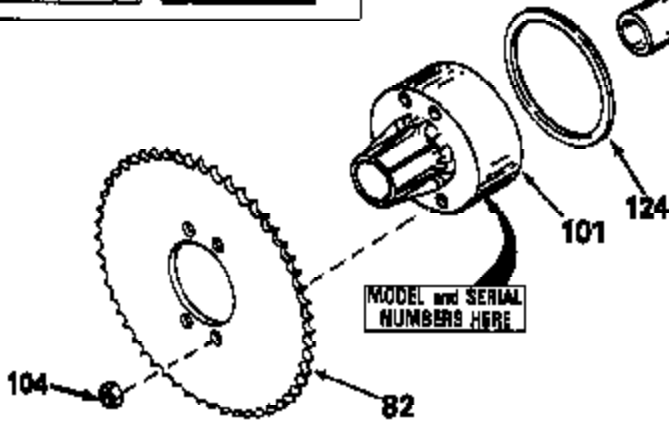

# JOIST

SICHER IST DAS:  
DAS ORIGINAL

47	48
47A	48A
47B	48B
47C	48C
47D	48D
47E	48E
47H	48H
47L	48L

47M	48M
47P	48P
47R	48R
47V	48V
47W	48W
47X	48X

Ref #	Part Number	Qty	Description
17	786040		Pin, Drive
26	788038		Ring, Retaining
31	780001		Washer (3/4" ID x 1-1/2" OD x 1/16" t hick)
31A	780096		Washer, Thrust
47E	774218A		Axle (11-23/64" long) (Incl. No. 26)
48E	774219A		Axle (16-11/64" long) (Incl. No. 26)
82	786070		Sprocket. No Teeth 48. O.D. 7.920
82	786041A		Sprocket. No Teeth 45. O.D. 7.389
82	786042		Sprocket. No Teeth 40. O.D. 6.650
82	786043		Sprocket. No Teeth 54. O.D. 8.823
82	786051		Sprocket. No Teeth 60. O.D. 9.841
90	788067B		Grease (32 oz. bottle Bentonite greas e)
101	774073	100-138	Differential Carrier Hsg (Incl. 137)
102	774073	Peerless	Differential Carrier Hsg (Incl. 139)
103	792041		Screw, 5/16-18 x 3-3/4"
104A	792061		Washer, Flat, 5/16"
104	792042		Nut, Lock, 5/16-18 (Use as required)
137	780077		Bushing (3/4" ID x 1-1/16" OD x 2-1/1 6" long)
139	780077		Bushing (3/4 ID x 1-1/16" OD x 2-1/16 " long)