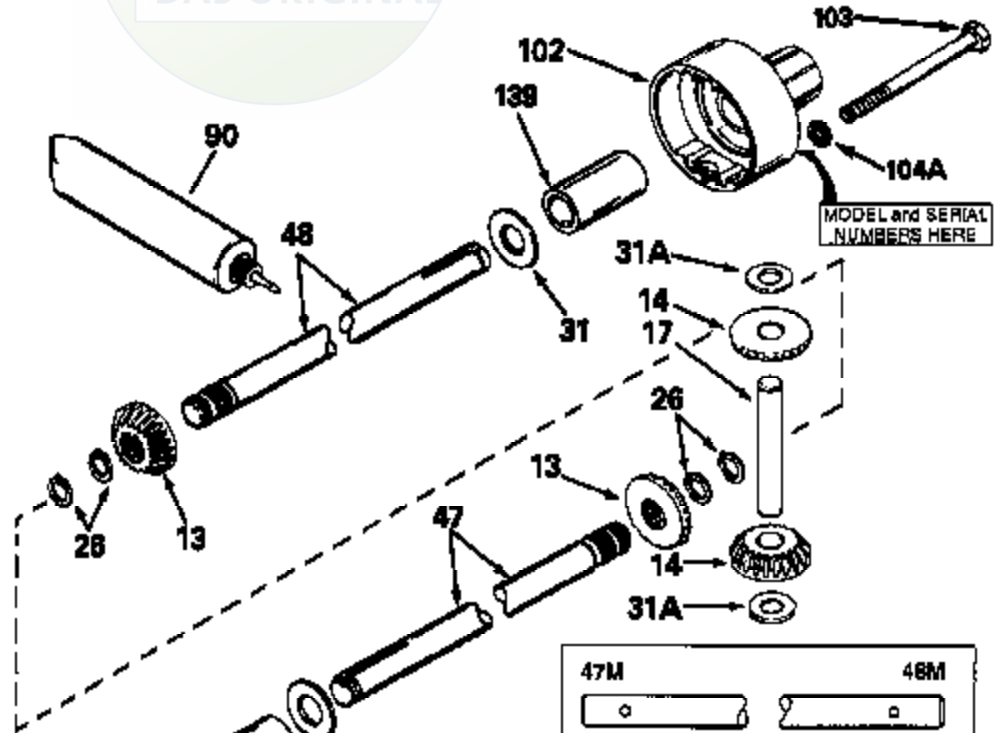

# JOIST

SICHER IST DAS:  
DAS ORIGINAL

47	48
47A	48A
47B	48B
47C	48C
47D	48D
47E	48E
47H	48H
47L	48L

47M	48M
47P	48P
47R	48R
47V	48V
47W	48W
47X	48X

Ref #	Part Number	Qty	Description
17	786040		Pin, Drive
26	788038		Ring, Retaining
31	780001		Washer (3/4" ID x 1-1/2" OD x 1/16" t hick)
31A	780096		Washer, Thrust
47E	774218A		Axle (11-23/64" long) (Incl. No. 26)
48E	774219A		Axle (16-11/64" long) (Incl. No. 26)
82	786070		Sprocket. No Teeth 48. O.D. 7.920
82	786041A		Sprocket. No Teeth 45. O.D. 7.389
82	786042		Sprocket. No Teeth 40. O.D. 6.650
82	786043		Sprocket. No Teeth 54. O.D. 8.823
82	786051		Sprocket. No Teeth 60. O.D. 9.841
90	788067B		Grease (32 oz. bottle Bentonite greas e)
101	774073	100-138	Differential Carrier Hsg (Incl. 137)
102	774073	Peerless	Differential Carrier Hsg (Incl. 139)
103	792041		Screw, 5/16-18 x 3-3/4"
104A	792061		Washer, Flat, 5/16"
104	792042		Nut, Lock, 5/16-18 (Use as required)
137	780077		Bushing (3/4" ID x 1-1/16" OD x 2-1/1 6" long)
139	780077		Bushing (3/4 ID x 1-1/16" OD x 2-1/16 " long)